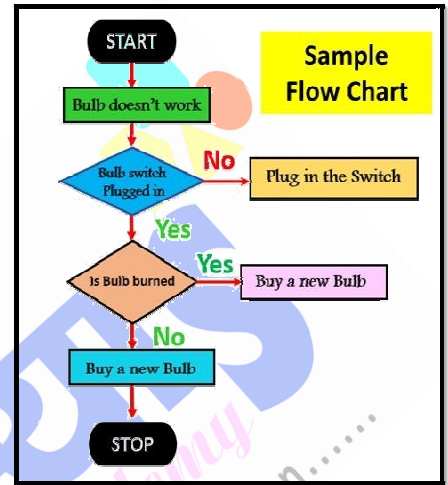

Course
&
Test Series

Self-Made Assignment - MS Power Point

Adding Text to Shapes in Power Point

Make this Process Flow Chart Using Shapes.

Process ~ Flowchart

Banking & Insurance

Central Govt. Service

State Govt. Services