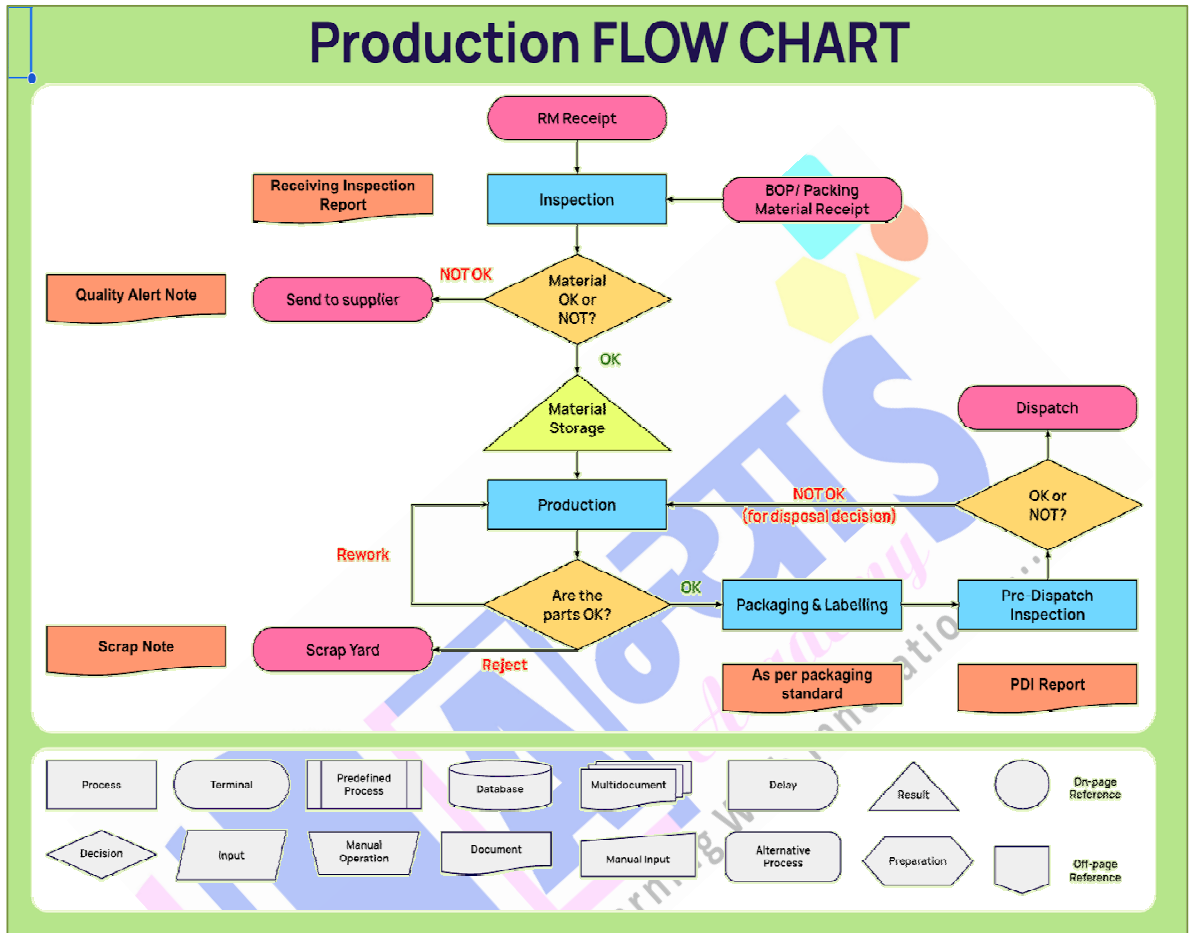

Course
&
Test Series

Self-Made Assignment - MS Power Point

Adding Text to Shapes in Power Point

Make this Production Flow Chart.

1. Make the Background color light green for this poster.
2. Save it by Your Name.